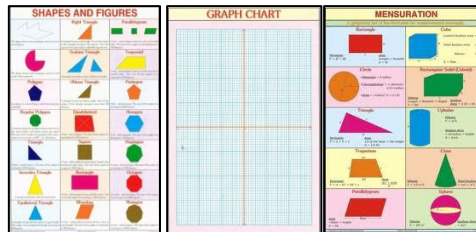

178 Upper Primary Charts Set Of 15

Number System
Algebra Identification and Formula
Addition and Rational Numbers
Sum Geometry Concept
Angles
Pair of Angles
Triangles
Quadrilaterals
Circles
Congruent Triangles
Property of circle
Mensuration – I
Mensuration – II
Profit & Loss
Measure 50x75cm

1. 1 ARCHIMEDES
2. 2 GEORGE CANTOR
3. 3 RENE DESCARTES
4. 4 EUKLEIDES (EUCLID)
5. 5 LEONHARD EULER
6. 6 PIERRE de FERMAT
7. 7 JOHANN C. F. GAUSS
8. 8 JOESPH L. LAGRANGE
9. 9 PIERRE LAPLACE
10. 10 GOTTFRIED W. LEIBNIZ
11. 11 LADY LOVELACE
12. 12 SIR ISAAC NEWTON
13. 13 BLAISE PASCAL
14. 14 PYTHAGORAS
15. 15 ZENO OF ELEA
16. 16 G. F. B. RIEMANN
17. 17 S. RAMANUJAM
18. 18 ARYABHATA
19. 19 VARAHAMIHIRA
20. 20 BHASKARACHARYA

194 Polyart Chart Set of 5

Mensuration Chart
Shapes & Figures
Chart of Math Symbol
Algebra Identities
Graph Chart
Measure 70x100cm