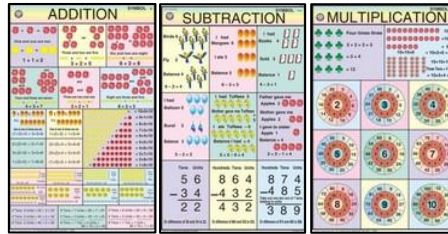

MATHEMATICS CHARTS

Mathematician Portrait

Q01

Sizes Available
3 • REGULAR 31 X 43 12 X 17
• DELUXE 37 X 49 14.5 X 19
• SUPER 47 X 62 18 X 24